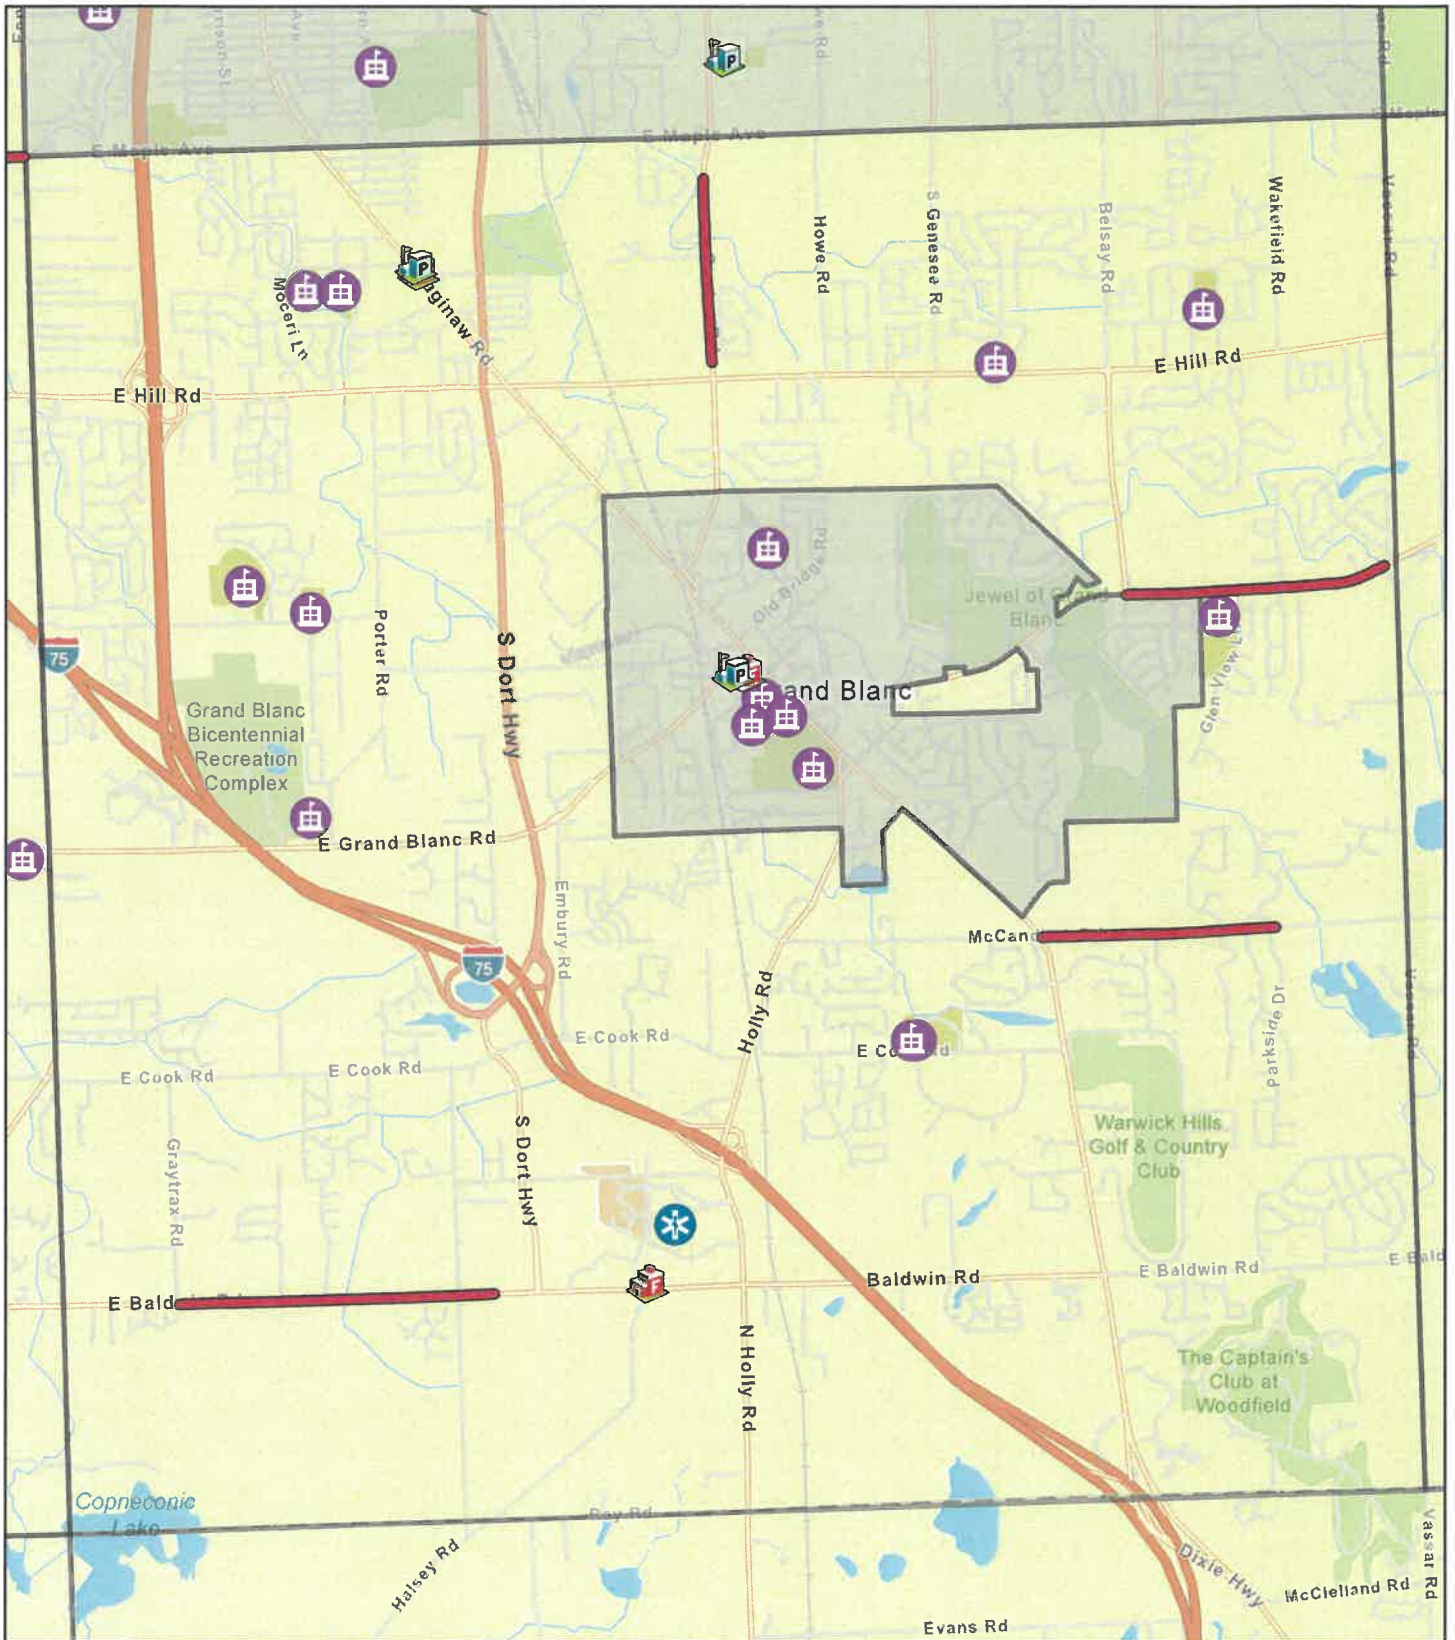

-  Paving Jobs
-  Hospital
-  Fire Station
-  Police Station
-  School

2026 GCRC HMA Paving County Wide Davison Township, MI

Project Location

2026

-  Paving Jobs
-  Hospital
-  Fire Station
-  Police Station
-  School

2026 GCRC HMA Paving County Wide Flint Township, MI

Project Location

2026

-  Paving Jobs
-  Hospital
-  Fire Station
-  Police Station
-  School

2026 GCRC HMA Paving
County Wide
Gains Township, MI

Project Location	2026
-------------------------	-------------

-  Paving Jobs
-  Hospital
-  Fire Station
-  Police Station
-  School

2026 GCRC HMA Paving County Wide Grand Blanc Township, MI

Project Location

2026

-  Paving Jobs
-  Hospital
-  Fire Station
-  Police Station
-  School

2026 GCRC HMA Paving County Wide Montrose Township, MI

Project Location

2026

-  Paving Jobs
-  Hospital
-  Fire Station
-  Police Station
-  School

2026 GCRC HMA Paving County Wide Mt. Morris Township, MI