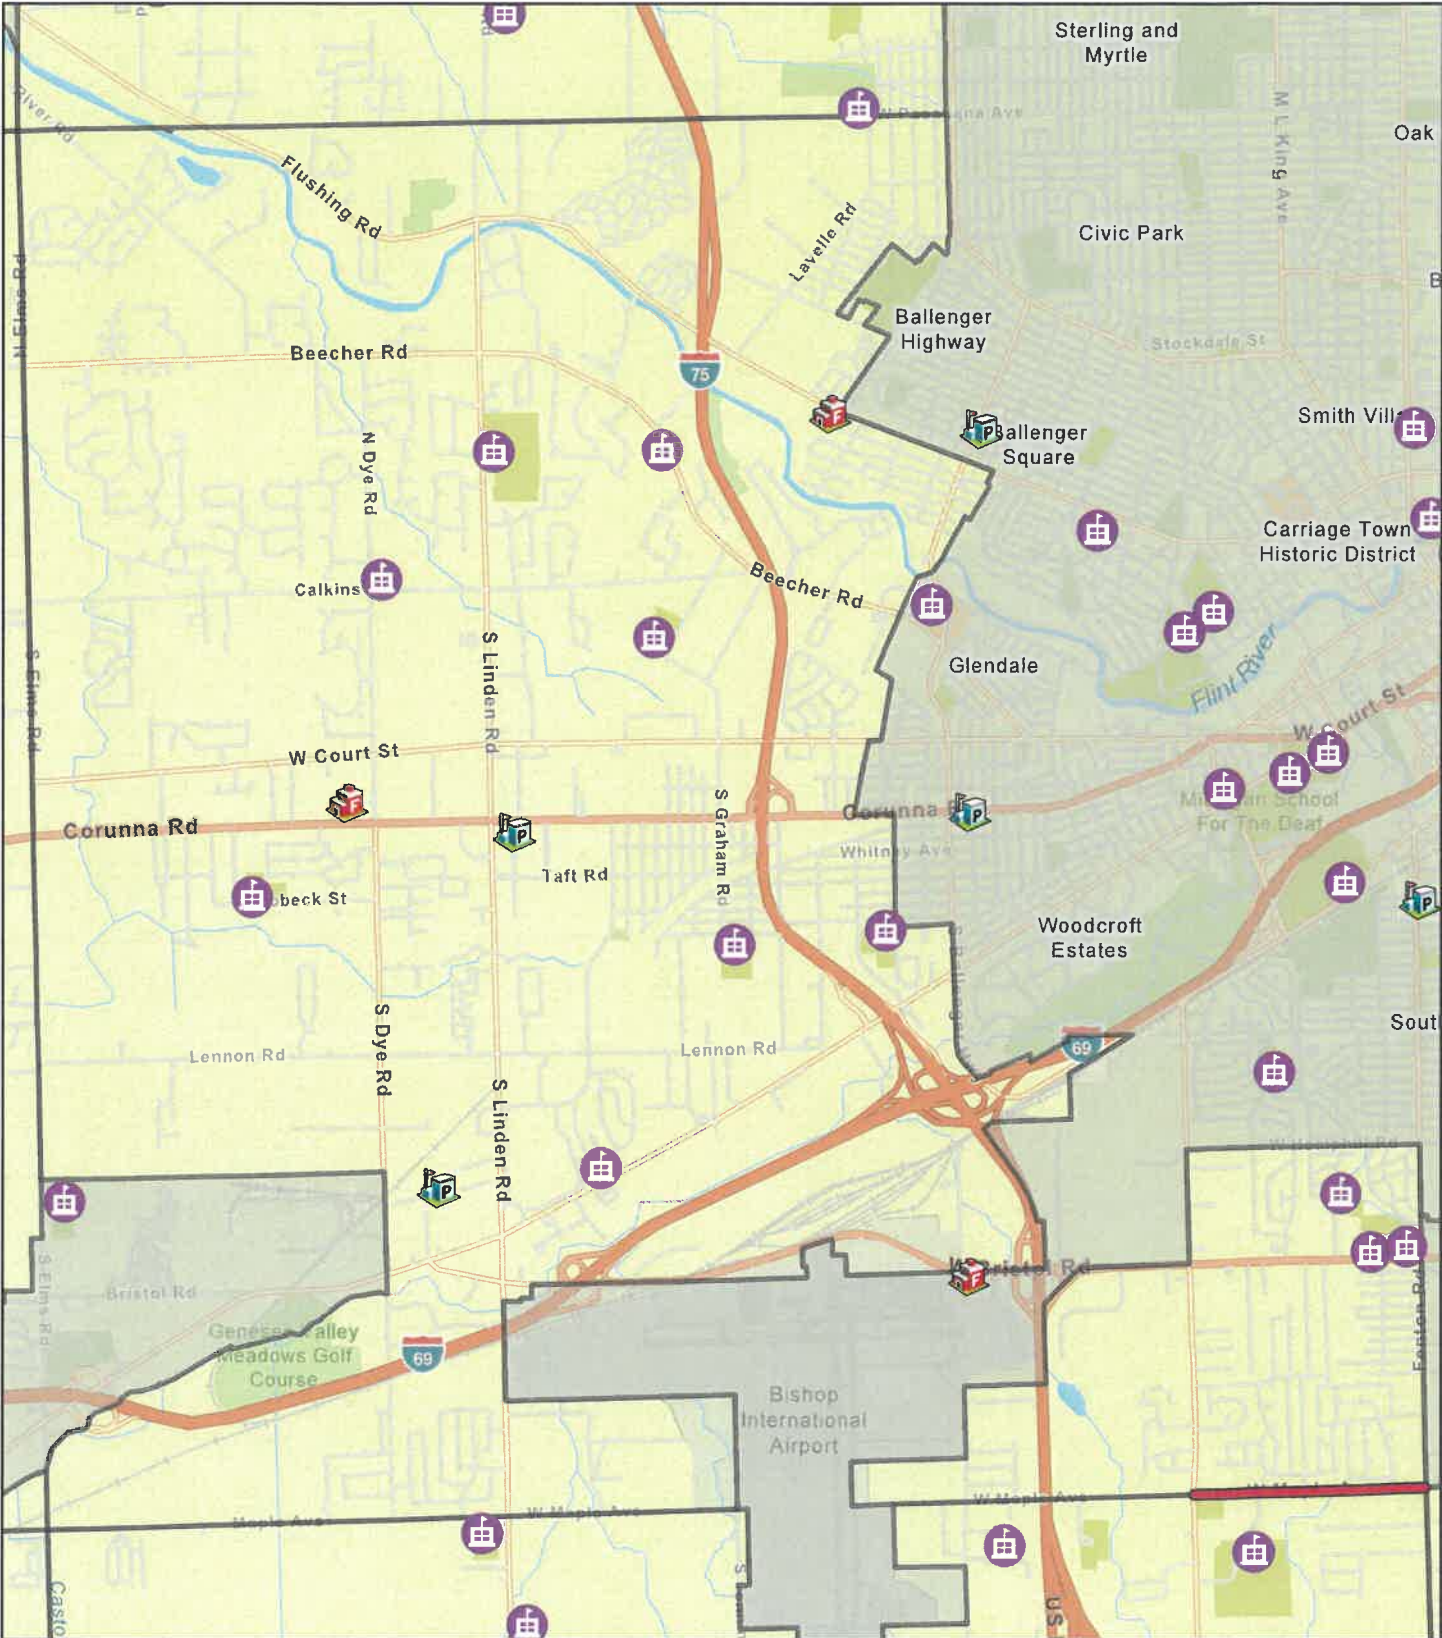

-  Paving Jobs
-  Hospital
-  Fire Station
-  Police Station
-  School

2026 GCRC HMA Paving County Wide Davison Township, MI

Project Location

2026

-  Paving Jobs
-  Hospital
-  Fire Station
-  Police Station
-  School

2026 GCRC HMA Paving County Wide Flint Township, MI

Project Location

2026

-  Paving Jobs
-  Hospital
-  Fire Station
-  Police Station
-  School

2026 GCRC HMA Paving
County Wide
Gains Township, MI

Project Location	2026
-------------------------	-------------

-  Paving Jobs
-  Hospital
-  Fire Station
-  Police Station
-  School

2026 GCRC HMA Paving County Wide Grand Blanc Township, MI

Project Location

2026

-  Paving Jobs
-  Hospital
-  Fire Station
-  Police Station
-  School

2026 GCRC HMA Paving County Wide Montrose Township, MI

Project Location

2026

-  Paving Jobs
-  Hospital
-  Fire Station
-  Police Station
-  School

2026 GCRC HMA Paving County Wide Mt. Morris Township, MI