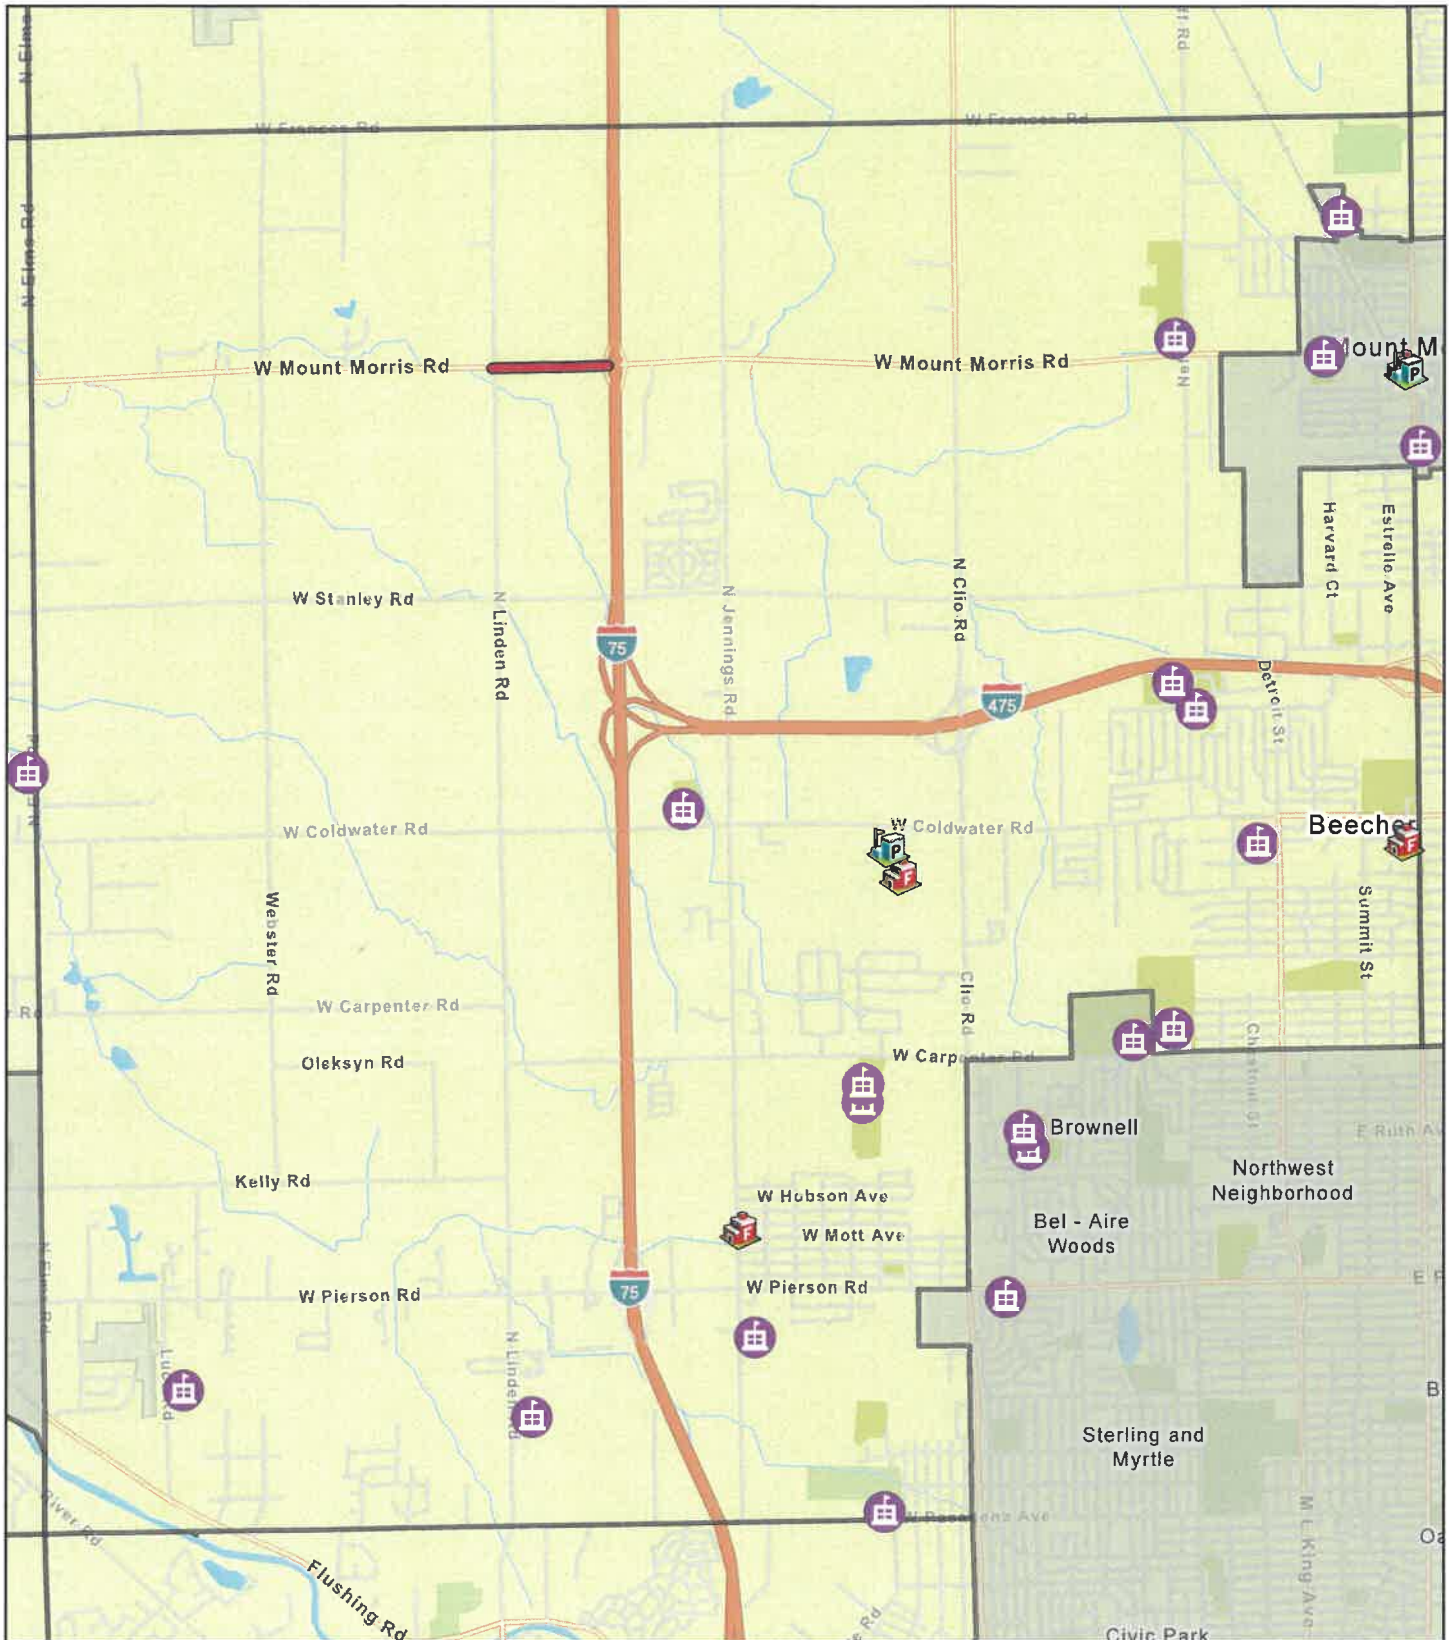

-  Paving Jobs
-  Hospital
-  Fire Station
-  Police Station
-  School

2026 GCRC HMA Paving County Wide Davison Township, MI

Project Location

2026

-  Paving Jobs
-  Hospital
-  Fire Station
-  Police Station
-  School

2026 GCRC HMA Paving County Wide Flint Township, MI

Project Location

2026

-  Paving Jobs
-  Hospital
-  Fire Station
-  Police Station
-  School

2026 GCRC HMA Paving
County Wide
Gains Township, MI

Project Location	2026
-------------------------	-------------

-  Paving Jobs
-  Hospital
-  Fire Station
-  Police Station
-  School

2026 GCRC HMA Paving County Wide Grand Blanc Township, MI

Project Location

2026

-  Paving Jobs
-  Hospital
-  Fire Station
-  Police Station
-  School

2026 GCRC HMA Paving County Wide Montrose Township, MI

Project Location

2026

-  Paving Jobs
-  Hospital
-  Fire Station
-  Police Station
-  School

2026 GCRC HMA Paving County Wide Mt. Morris Township, MI