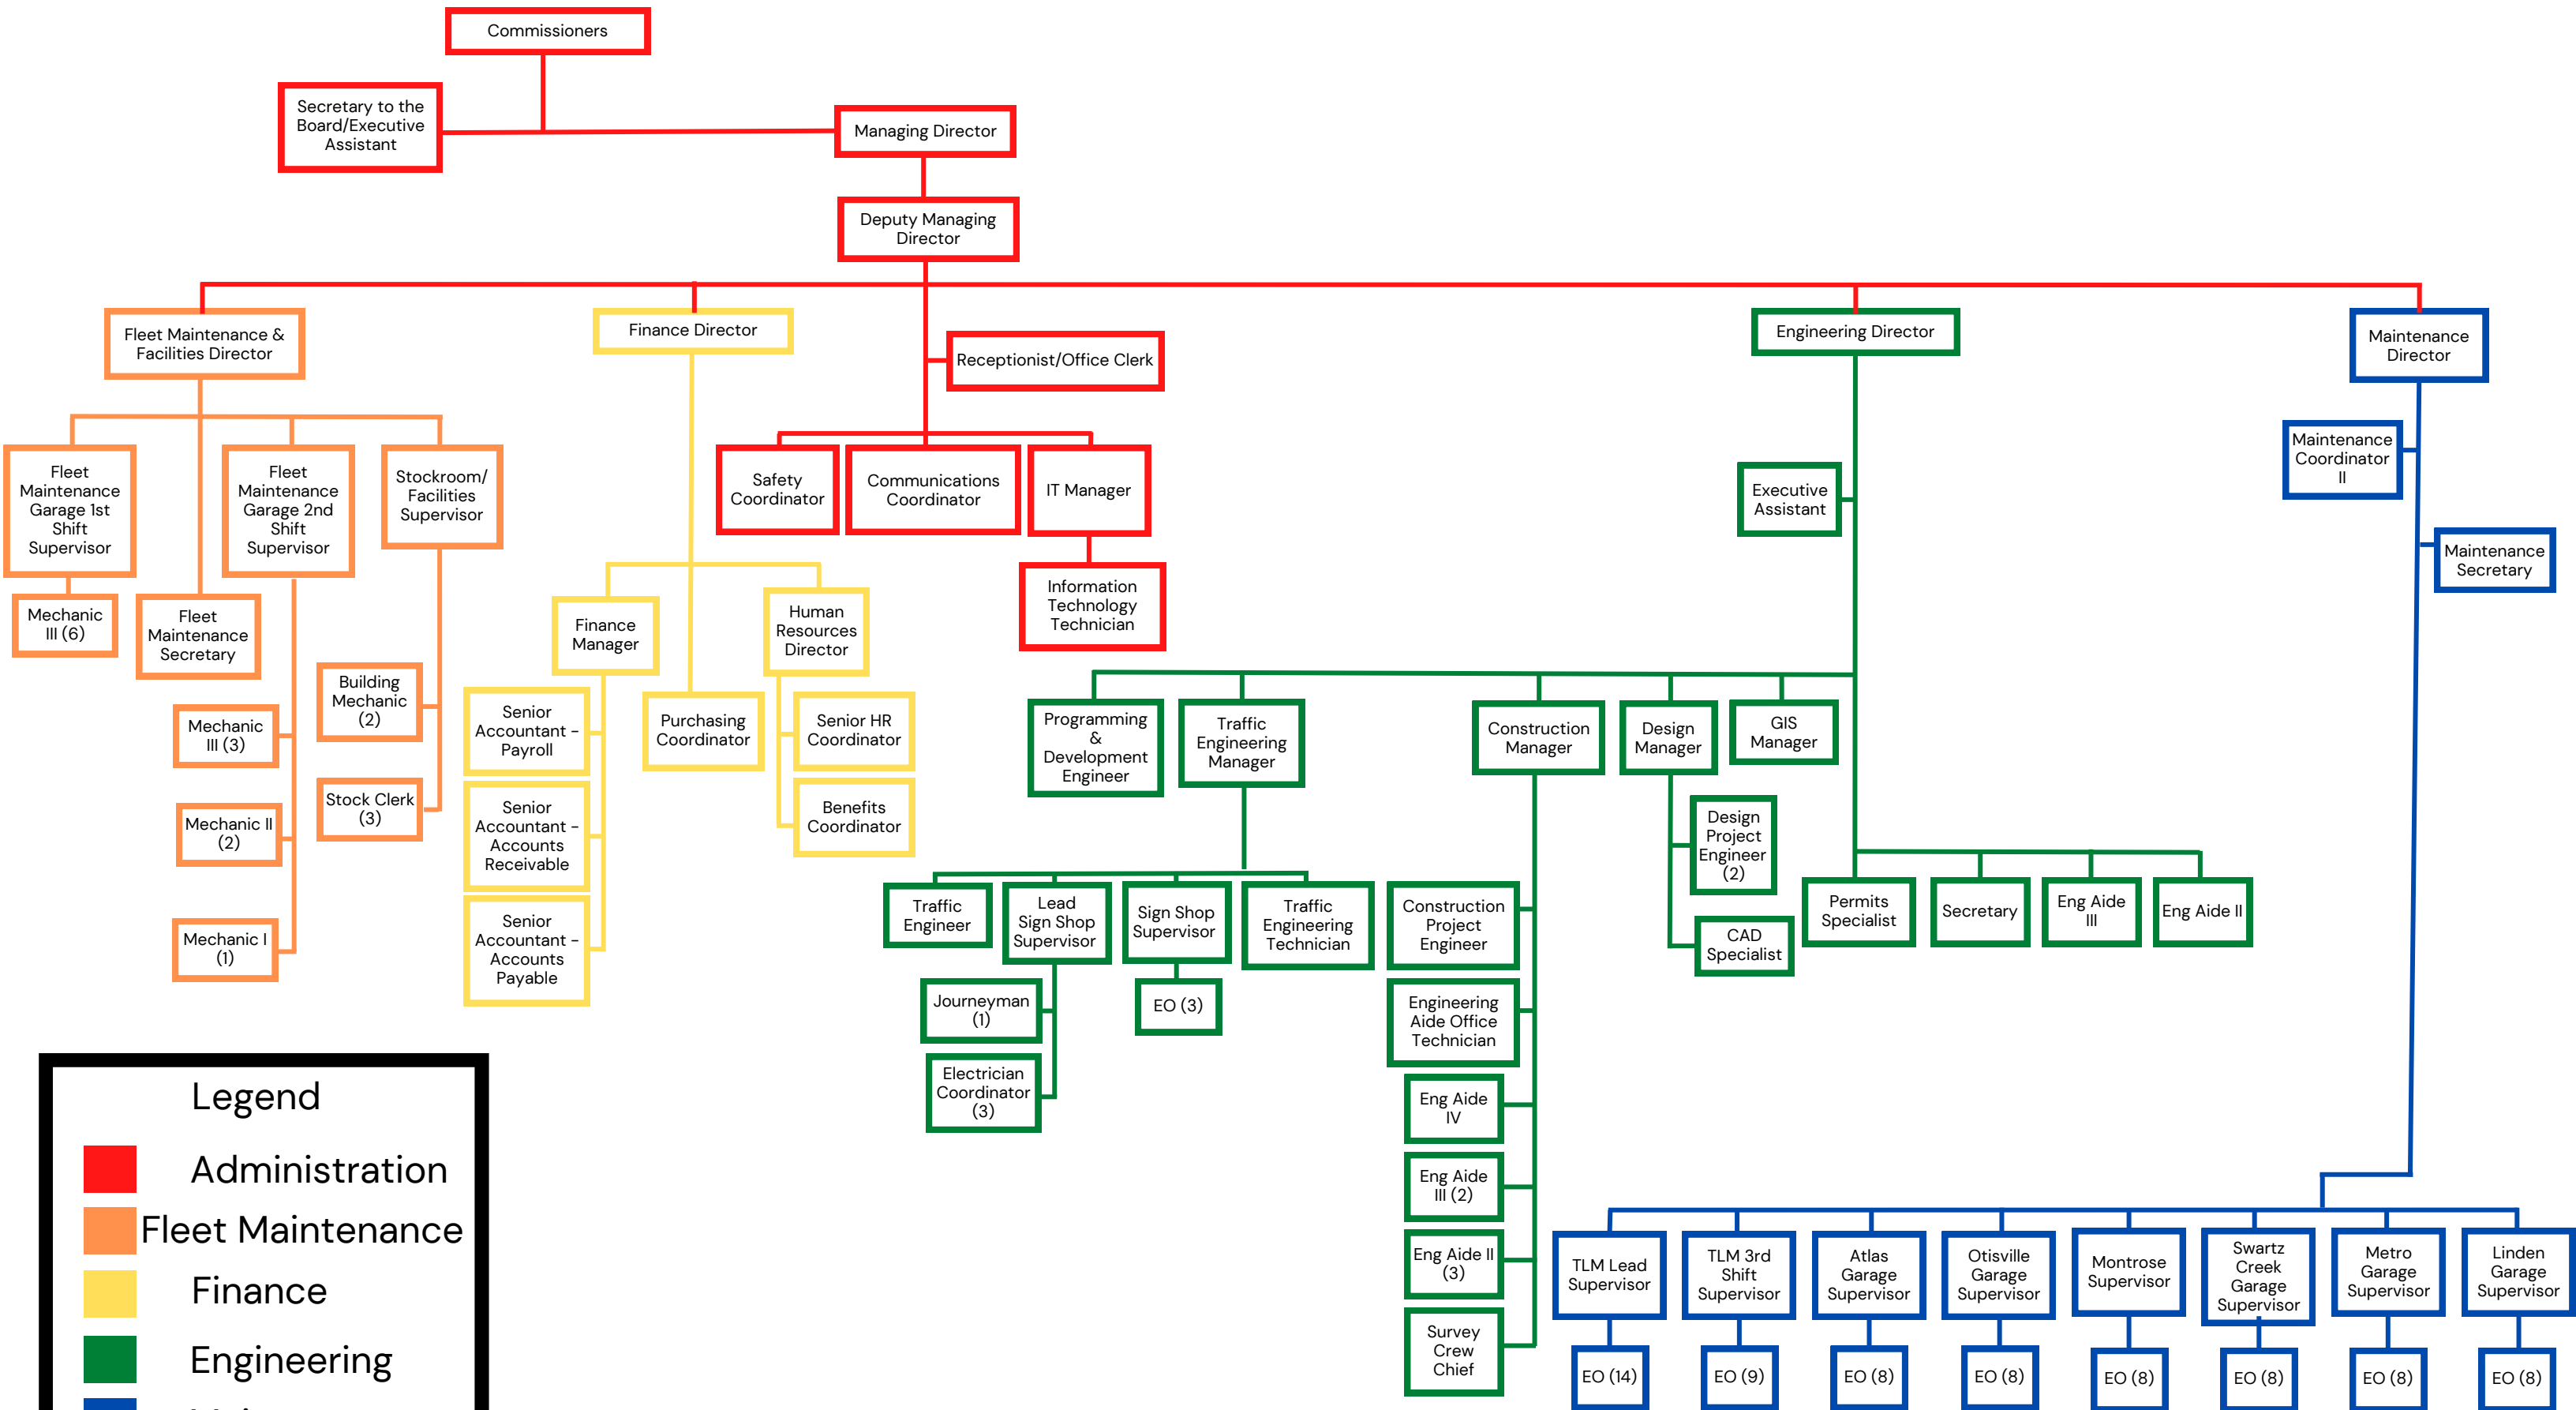

GCRC Organizational Chart

(Winter Schedule)

1-11-2023

Legend

- Administration
- Fleet Maintenance
- Finance
- Engineering
- Maintenance